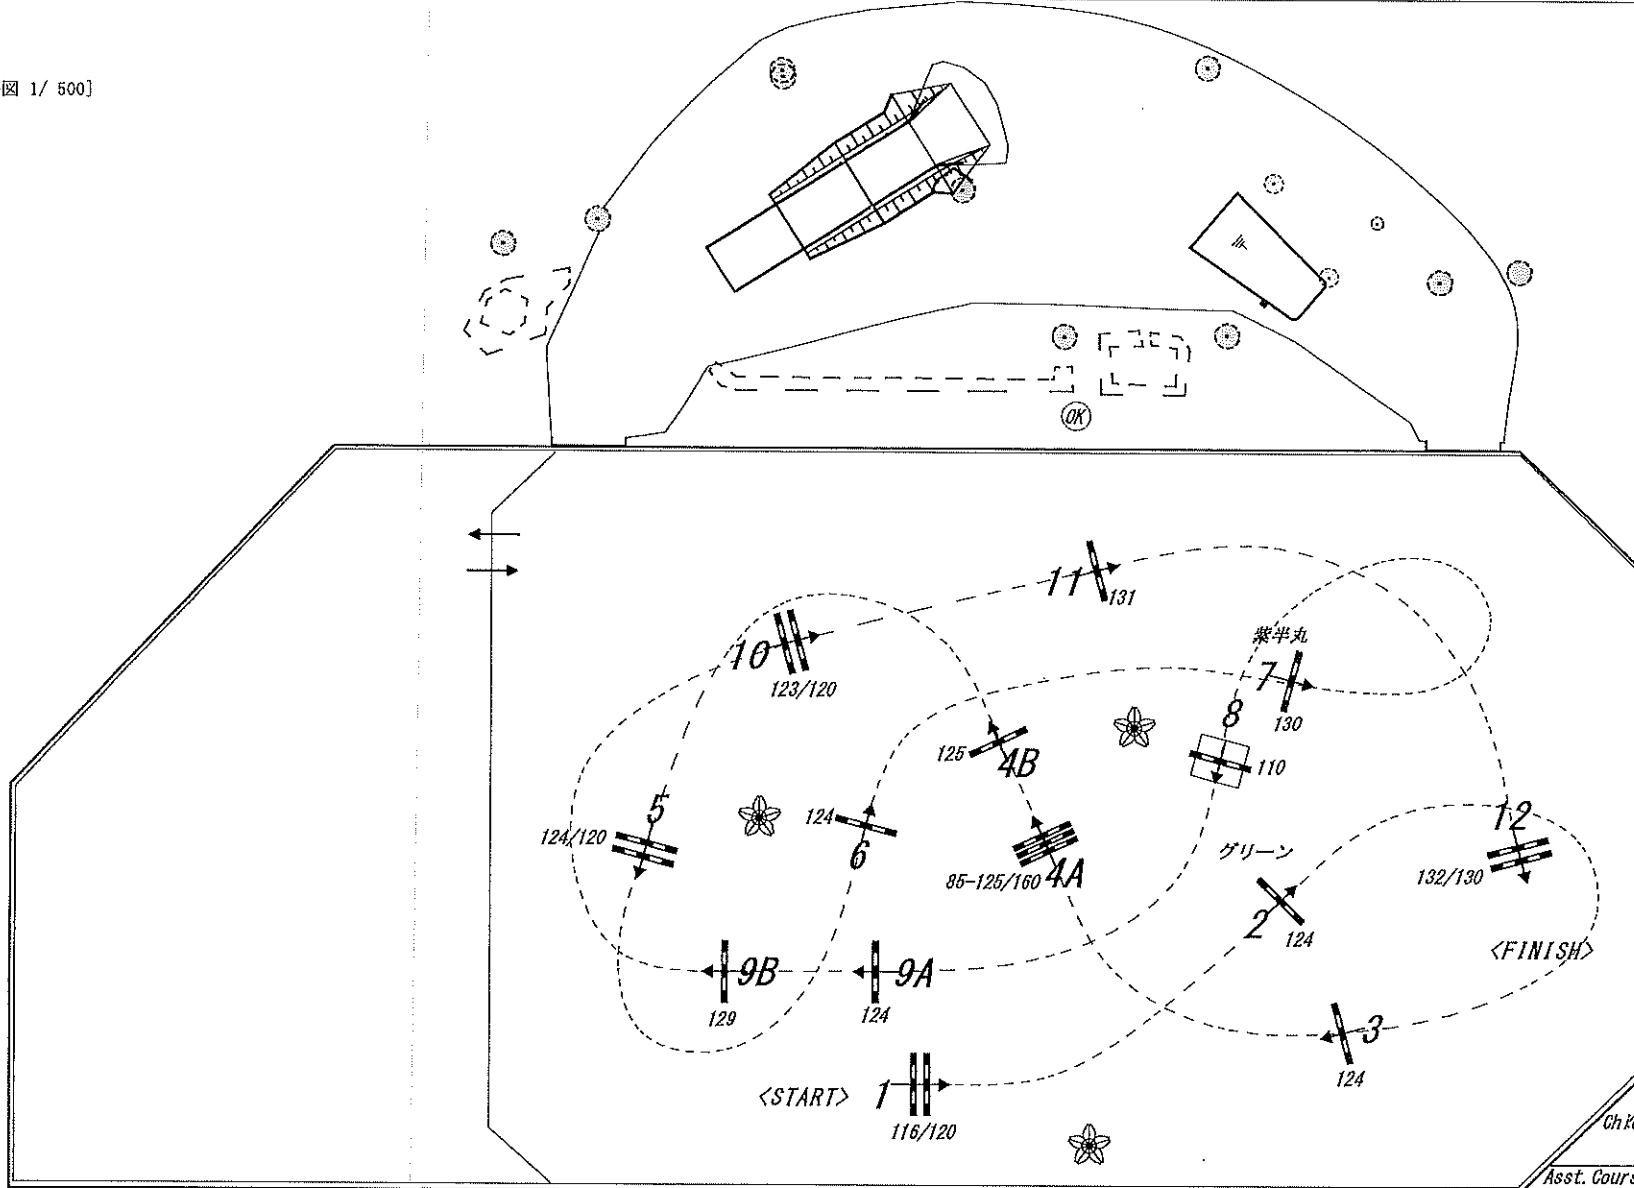

第78回国民スポーツ大会 SAGA2024馬術競技
 #11 成年男子スピード&ハンディネス競技

Date: 2024.10/9-13
 Venue: MIKI HORSE LAND PARK

Table: C FEI Re/Art.: 239.263

1st. JUMP OFF:

Speed: - m/min
 Length: 520 m
 Time allowed: - sec
 Time limit: 120 sec
 Penalty time: 4 sec

Length: m
 Time allowed: sec
 Time limit: sec
 Penalty time: sec

Height: 130 Obstacles: 12 Efforts: 14

Obstacles: Efforts:

2-3
 Q.15修正

[経路図 1/ 500]

Chief Course Designer: MURATA Tatsuya
 Course Designer: KINURA Yuya
 TAKAHASHI Shoichi
 Asst. Course Designer: YAMAGISHI Tatsuhiko
 NAKAMURA Masakazu / ISHIKORI Yutaka
 KOYAKE Toshitsugu / OMURA Nobuyuki
 TAMEGAI Yukio